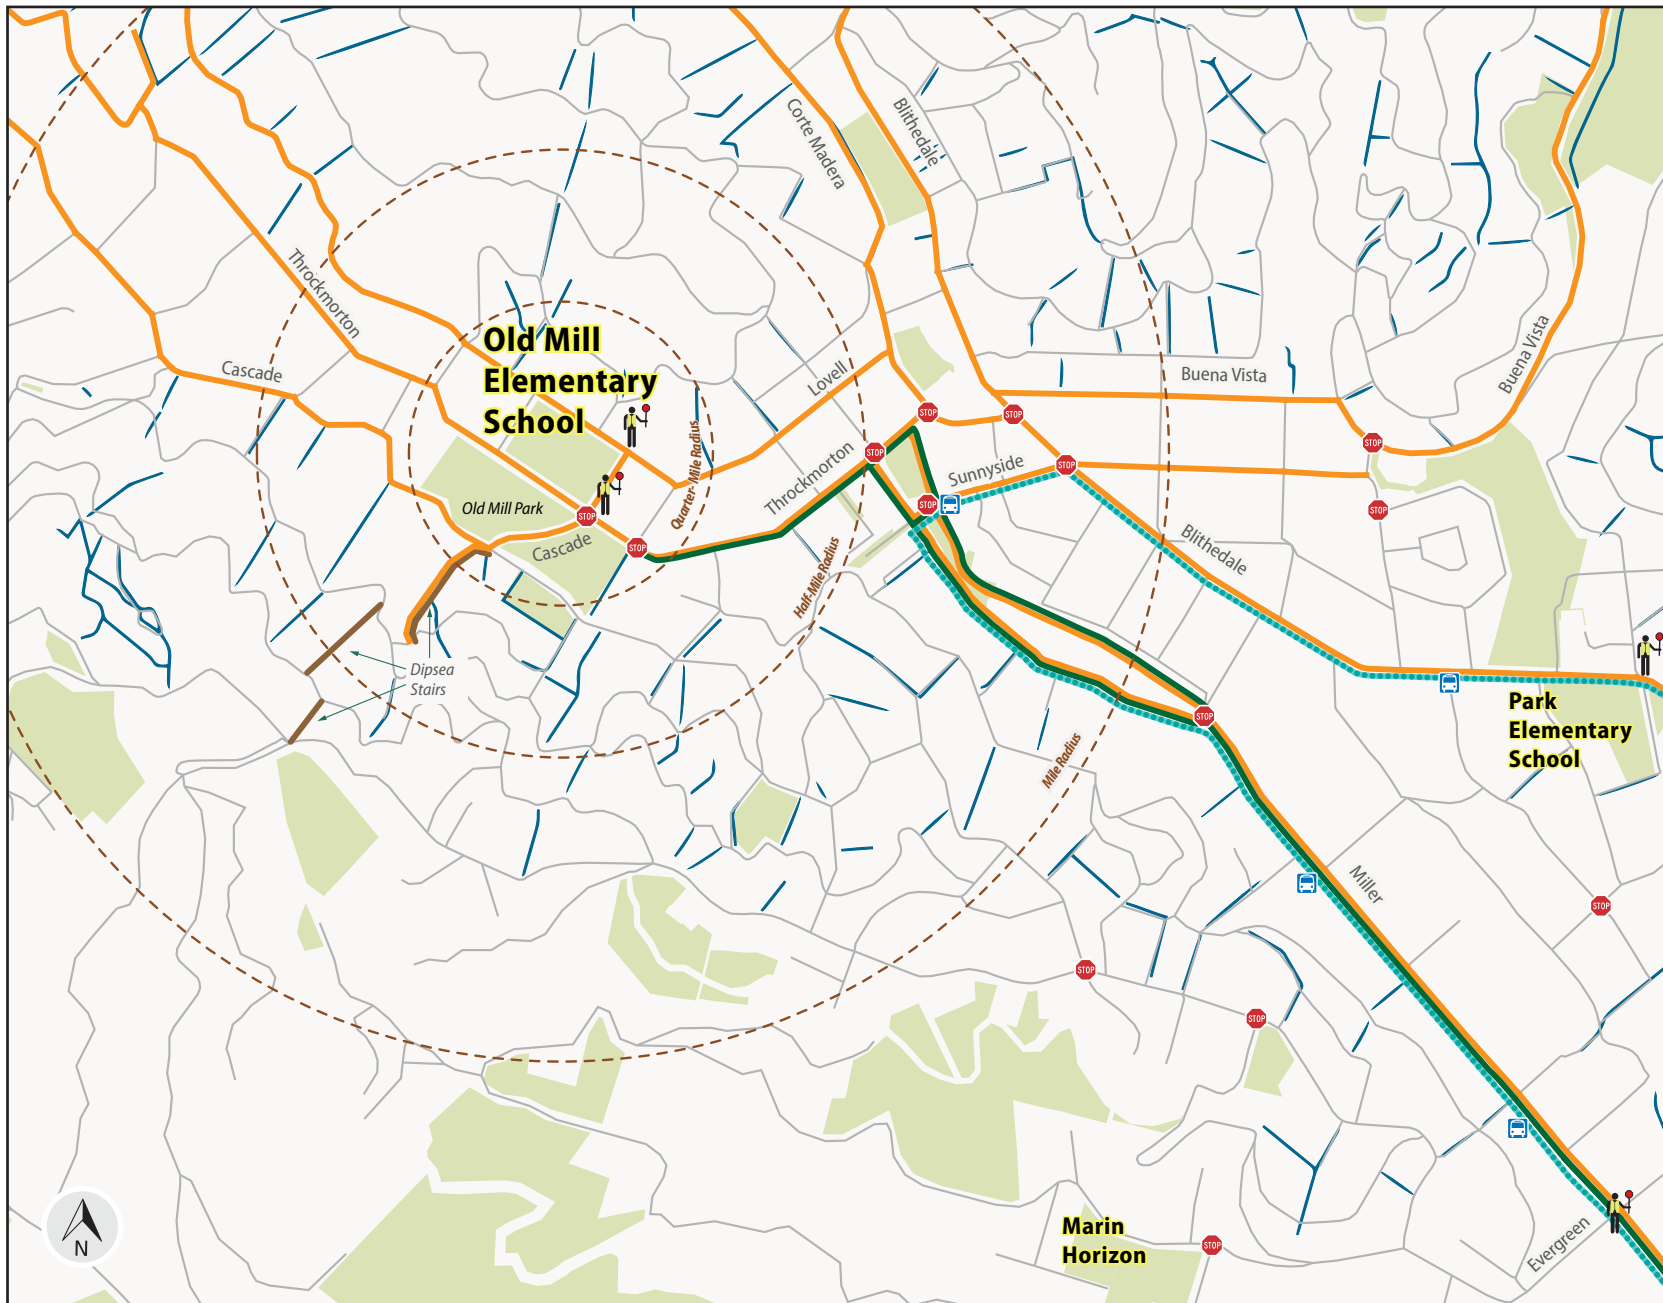

Suggested Routes to School

OLD MILL ELEMENTARY SCHOOL

Mill Valley Unified School District

LEGEND

- Recommended Walking Routes
- Recommended Bike Route
- Dipsea Trail
- Steps, Lanes, and Paths
- All-way Stop
- Approved Crossing Guard Location
- Golden Gate Transit Route 4 and Marin Transit Routes 17, 115
- Bus Stop

OCTOBER, 2021